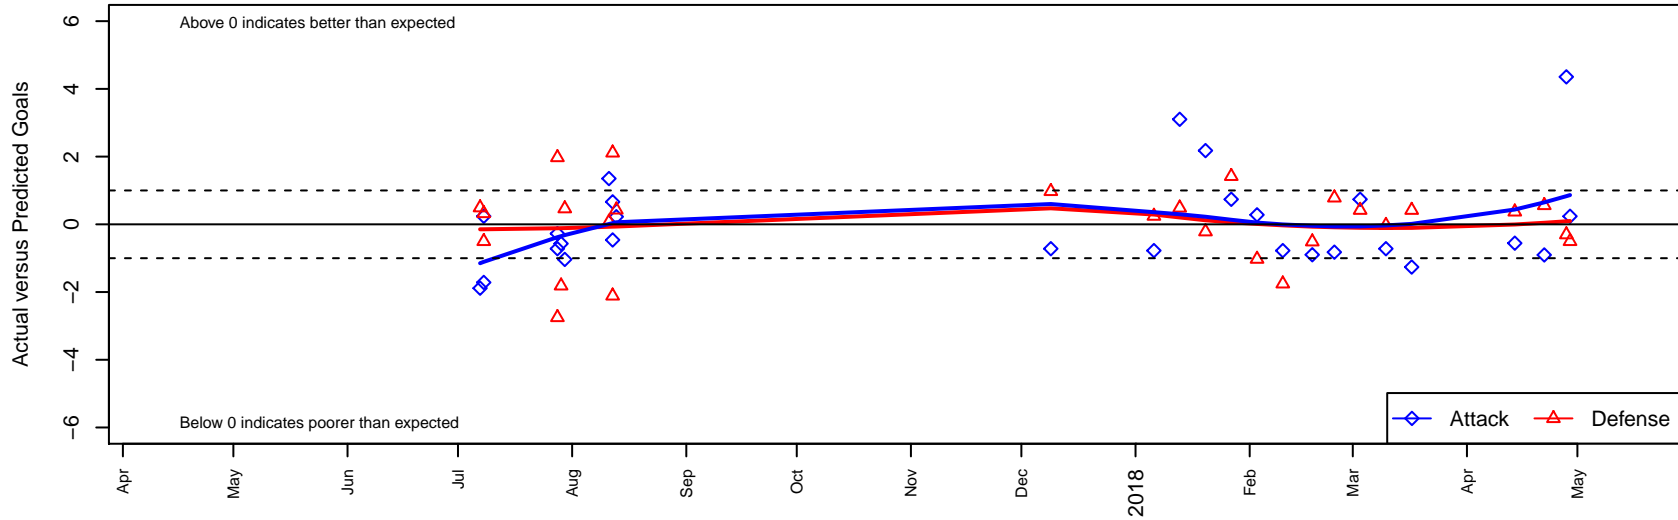

Seattle United Shoreline Blue G99

Seattle United Regional
 Seattle, WA
 G99 total strength=1317
 attack=7.13 defense=5.04
 fall league = NPSL Div 2 (99) U19

alt names used:
 Seattle United G99 Shoreline Blue
 SEATTLE UNITED G99 SHORELINE BLUE (W
 Seattle United SH G99 Blue
 SU Shoreline G99 Blue

Venues played:
 2017 Seattle Cup GU17-19 Silver
 2017 Crossfire Select U19 Gold
 2017 Bend Premier Cup Mana Shim (U18/19) I
 2017 NPSL Division 2 (99) U19
 2017 WYS Presidents Cup G00 19 Division 2

Seattle United Shoreline Blue G99
 Dots are actual minus expected GF (blue circles) and GA (red triangles).
 Blue line is smoothed change in attack strength. Red is smoothed change in defense strength.

**attack and defense variance (black dot)
relative to other teams
and top 10 in region**

**attack and defense rating
relative to others at age
and all opponents in last 13 months**

Performance relative to 13 month average