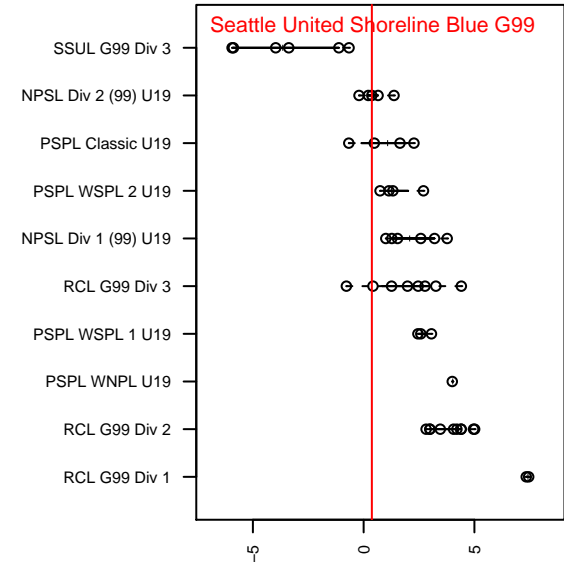

Seattle United Shoreline Blue G99

Seattle United Regional
 Seattle, WA
 G99 total strength=1317
 attack=7.13 defense=5.04
 fall league = NPSL Div 2 (99) U19

alt names used:
 Seattle United G99 Shoreline Blue
 SEATTLE UNITED G99 SHORELINE BLUE (W
 Seattle United SH G99 Blue
 SU Shoreline G99 Blue

Venues played:
 2017 Seattle Cup GU17-19 Silver
 2017 Crossfire Select U19 Gold
 2017 Bend Premier Cup Mana Shim (U18/19) I
 2017 NPSL Division 2 (99) U19
 2017 WYS Presidents Cup G00 19 Division 2

Seattle United Shoreline Blue G99
 Dots are actual minus expected GF (blue circles) and GA (red triangles).
 Blue line is smoothed change in attack strength. Red is smoothed change in defense strength.

**attack and defense variance (black dot)
relative to other teams
and top 10 in region**

**attack and defense rating
relative to others at age
and all opponents in last 13 months**

Performance relative to 13 month average