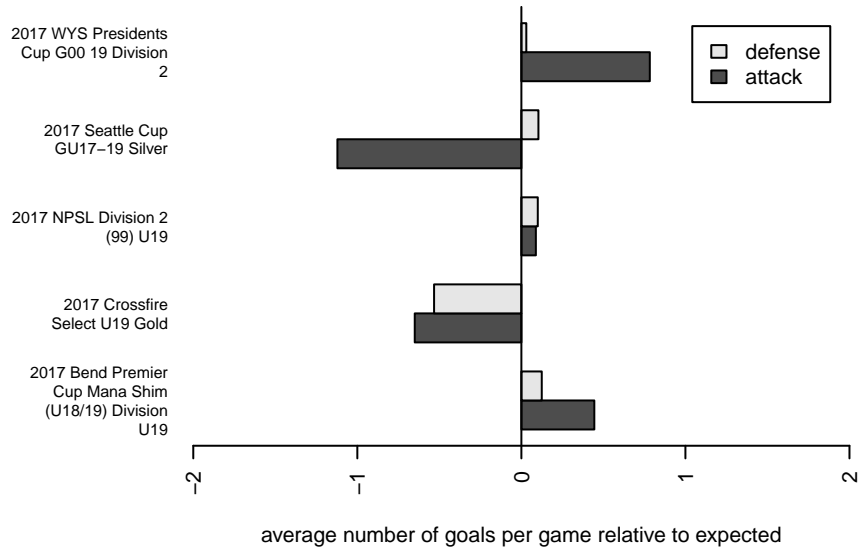

Seattle United Shoreline Blue G99

Seattle United Regional
 Seattle, WA
 G99 total strength=1317
 attack=7.13 defense=5.04
 fall league = NPSL Div 2 (99) U19

alt names used:
 Seattle United G99 Shoreline Blue
 SEATTLE UNITED G99 SHORELINE BLUE (W
 Seattle United SH G99 Blue
 SU Shoreline G99 Blue

Venues played:
 2017 Seattle Cup GU17-19 Silver
 2017 Crossfire Select U19 Gold
 2017 Bend Premier Cup Mana Shim (U18/19) I
 2017 NPSL Division 2 (99) U19
 2017 WYS Presidents Cup G00 19 Division 2

Seattle United Shoreline Blue G99
 Dots are actual minus expected GF (blue circles) and GA (red triangles).
 Blue line is smoothed change in attack strength. Red is smoothed change in defense strength.

**attack and defense variance (black dot)
relative to other teams
and top 10 in region**

**attack and defense rating
relative to others at age
and all opponents in last 13 months**

Performance relative to 13 month average