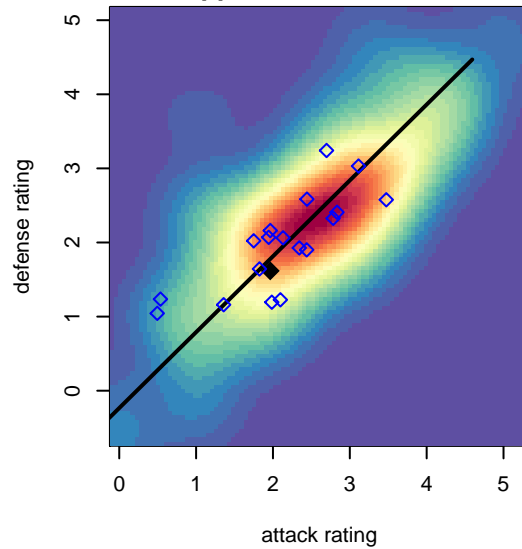

Seattle United Shoreline Blue G99

Seattle United Regional
 Seattle, WA
 G99 total strength=1317
 attack=7.13 defense=5.04
 fall league = NPSL Div 2 (99) U19

alt names used:
 Seattle United G99 Shoreline Blue
 SEATTLE UNITED G99 SHORELINE BLUE (W
 Seattle United SH G99 Blue
 SU Shoreline G99 Blue

Venues played:
 2017 Seattle Cup GU17-19 Silver
 2017 Crossfire Select U19 Gold
 2017 Bend Premier Cup Mana Shim (U18/19) I
 2017 NPSL Division 2 (99) U19
 2017 WYS Presidents Cup G00 19 Division 2

Seattle United Shoreline Blue G99
 Dots are actual minus expected GF (blue circles) and GA (red triangles).
 Blue line is smoothed change in attack strength. Red is smoothed change in defense strength.

**attack and defense variance (black dot)
relative to other teams
and top 10 in region**

**attack and defense rating
relative to others at age
and all opponents in last 13 months**

Performance relative to 13 month average