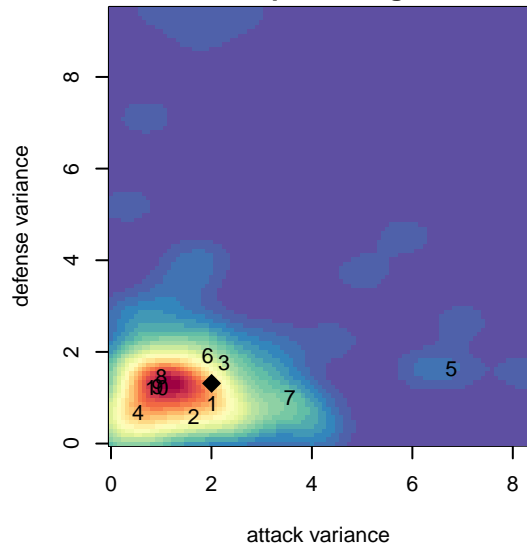

Seattle United Shoreline Blue G99

Seattle United Regional
 Seattle, WA
 G99 total strength=1317
 attack=7.13 defense=5.04
 fall league = NPSL Div 2 (99) U19

alt names used:
 Seattle United G99 Shoreline Blue
 SEATTLE UNITED G99 SHORELINE BLUE (W
 Seattle United SH G99 Blue
 SU Shoreline G99 Blue

Venues played:
 2017 Seattle Cup GU17-19 Silver
 2017 Crossfire Select U19 Gold
 2017 Bend Premier Cup Mana Shim (U18/19) I
 2017 NPSL Division 2 (99) U19
 2017 WYS Presidents Cup G00 19 Division 2

Seattle United Shoreline Blue G99
 Dots are actual minus expected GF (blue circles) and GA (red triangles).
 Blue line is smoothed change in attack strength. Red is smoothed change in defense strength.

**attack and defense variance (black dot)
relative to other teams
and top 10 in region**

**attack and defense rating
relative to others at age
and all opponents in last 13 months**

Performance relative to 13 month average