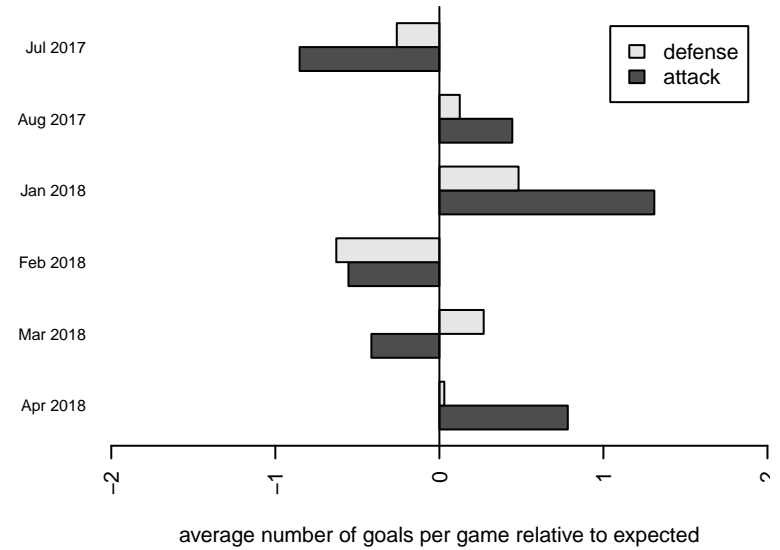

Performance relative to 13 month average